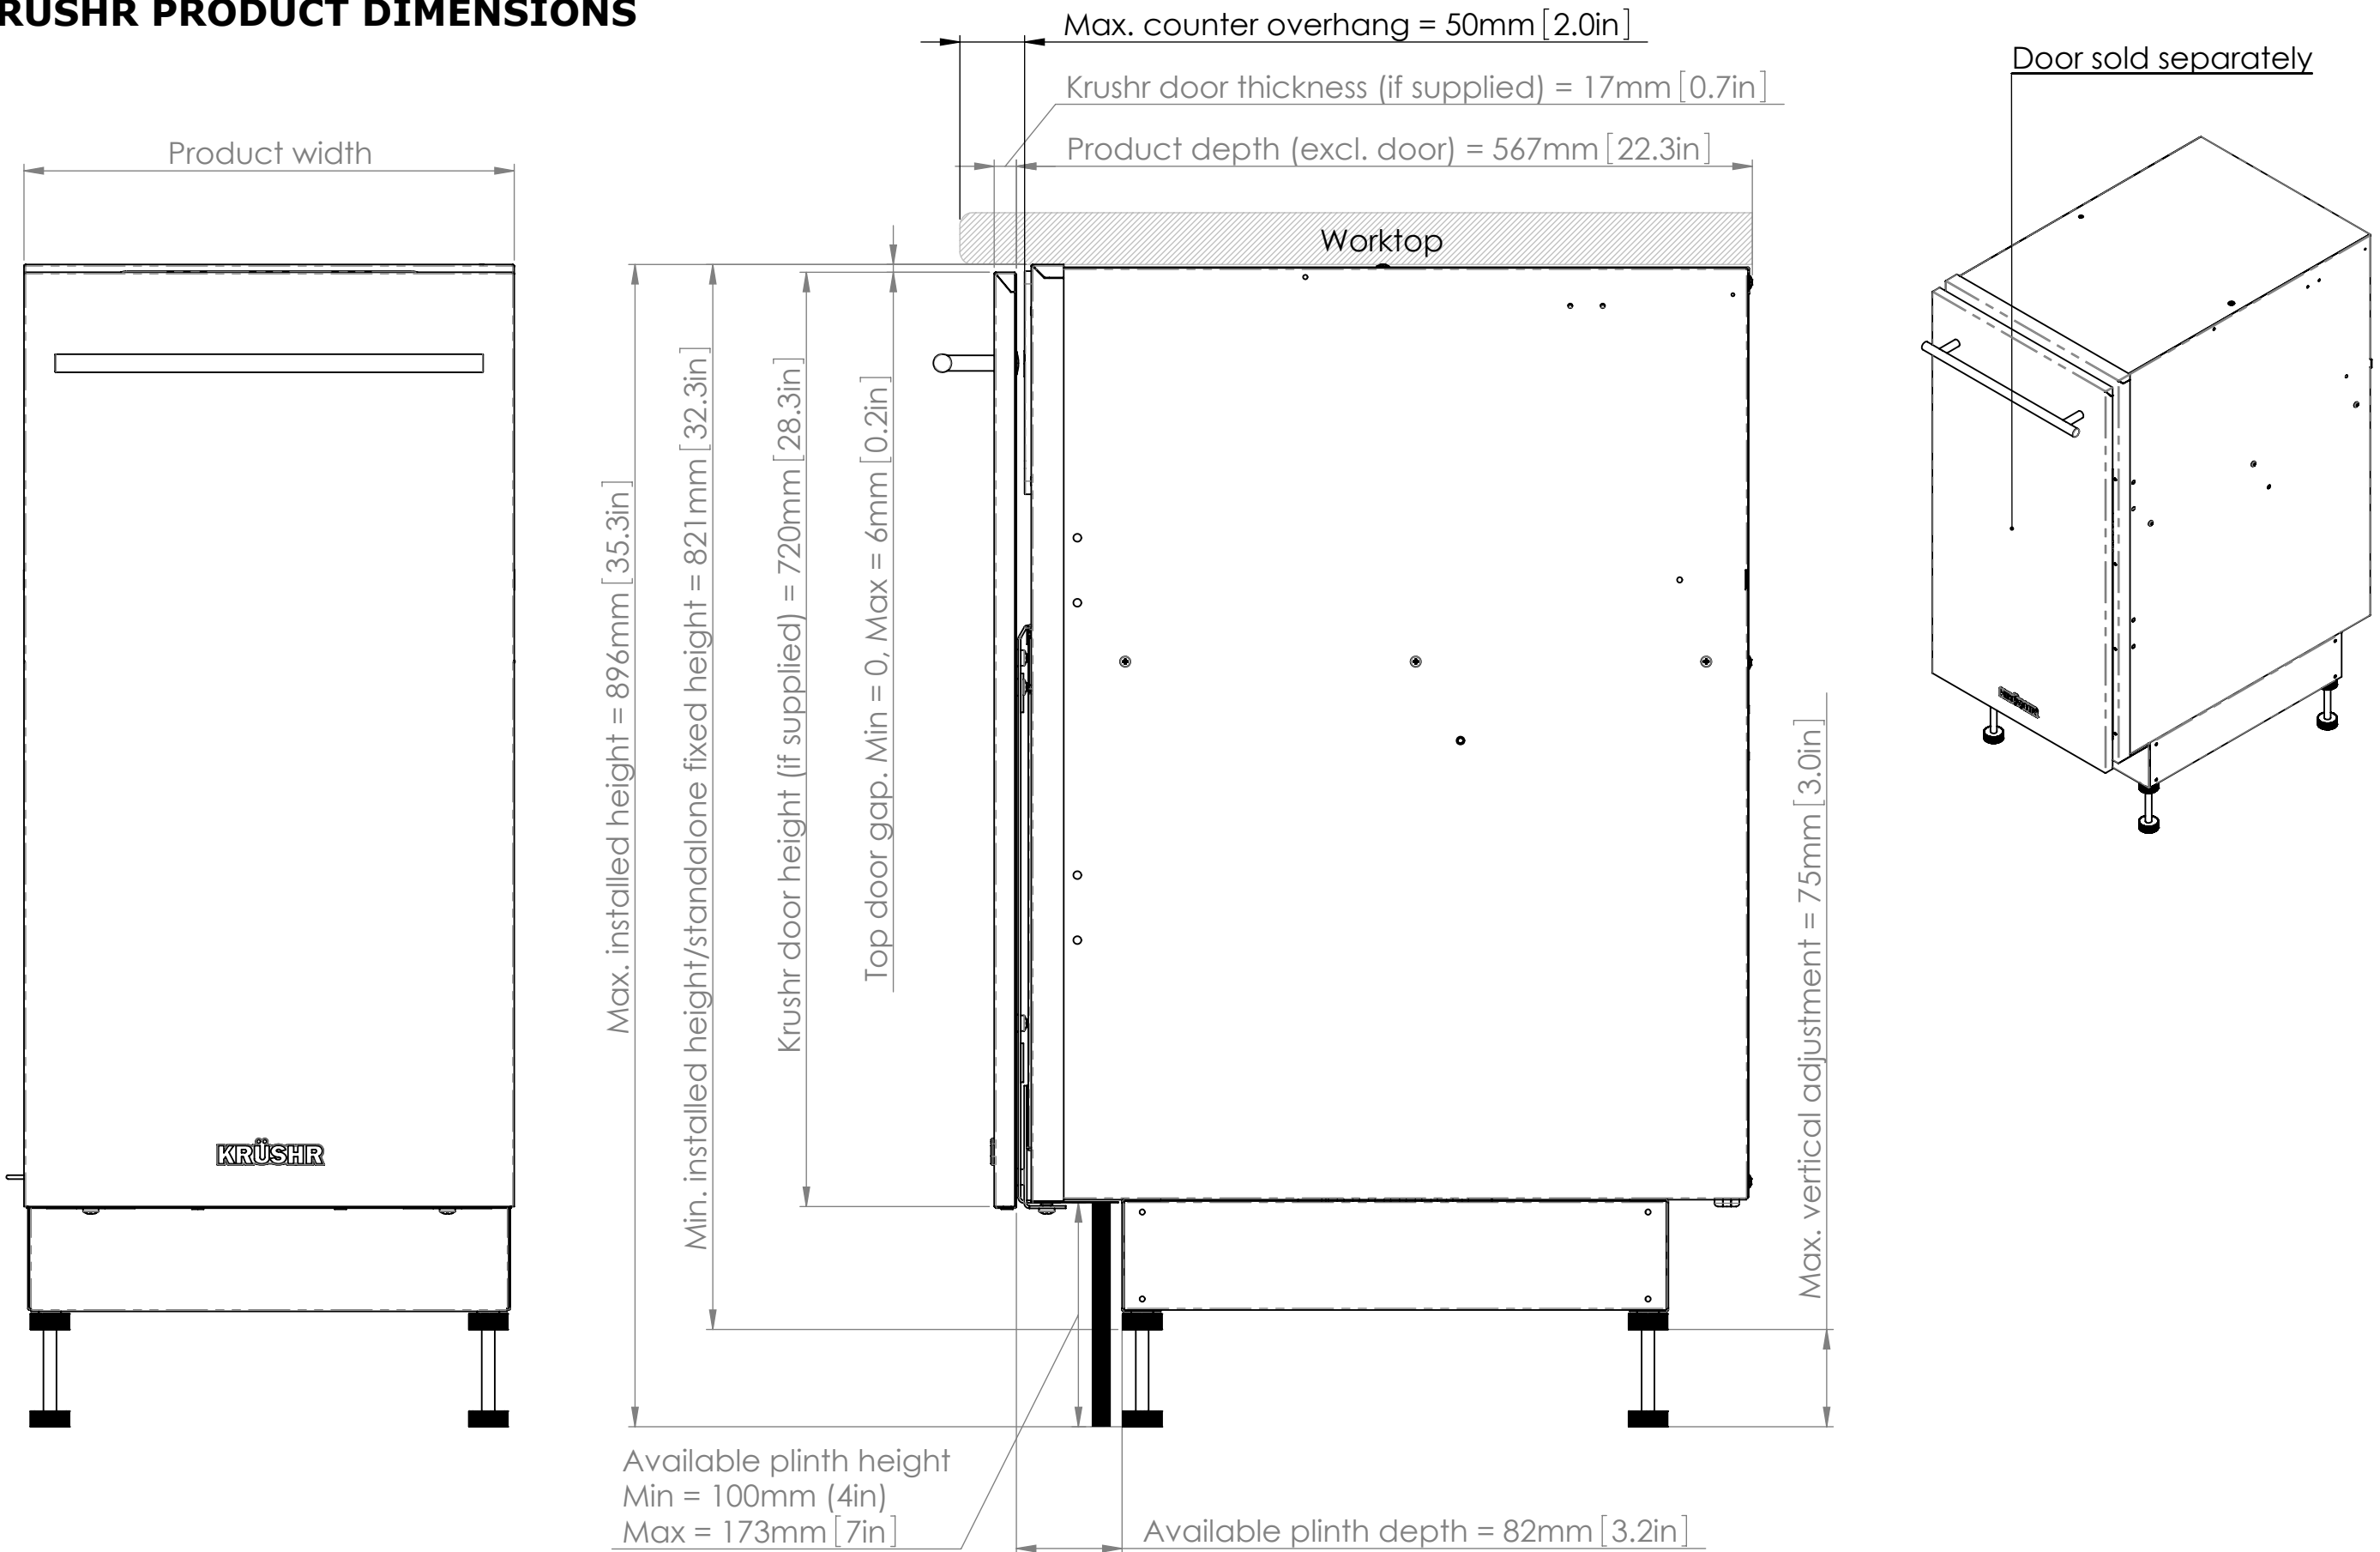

KRÜSHR PRODUCT DIMENSIONS

Product width table

Model	K012	K015	K018	K021	K024	K300	K400	K600
mm						298	398	598
Inch.	11 3/4	14 7/8	17 7/8	20 7/8	23 1/2			

KRÜSHR

Head Office: +44 (0) 207 871 0488
Customer services: +44 (0) 333 456 4600